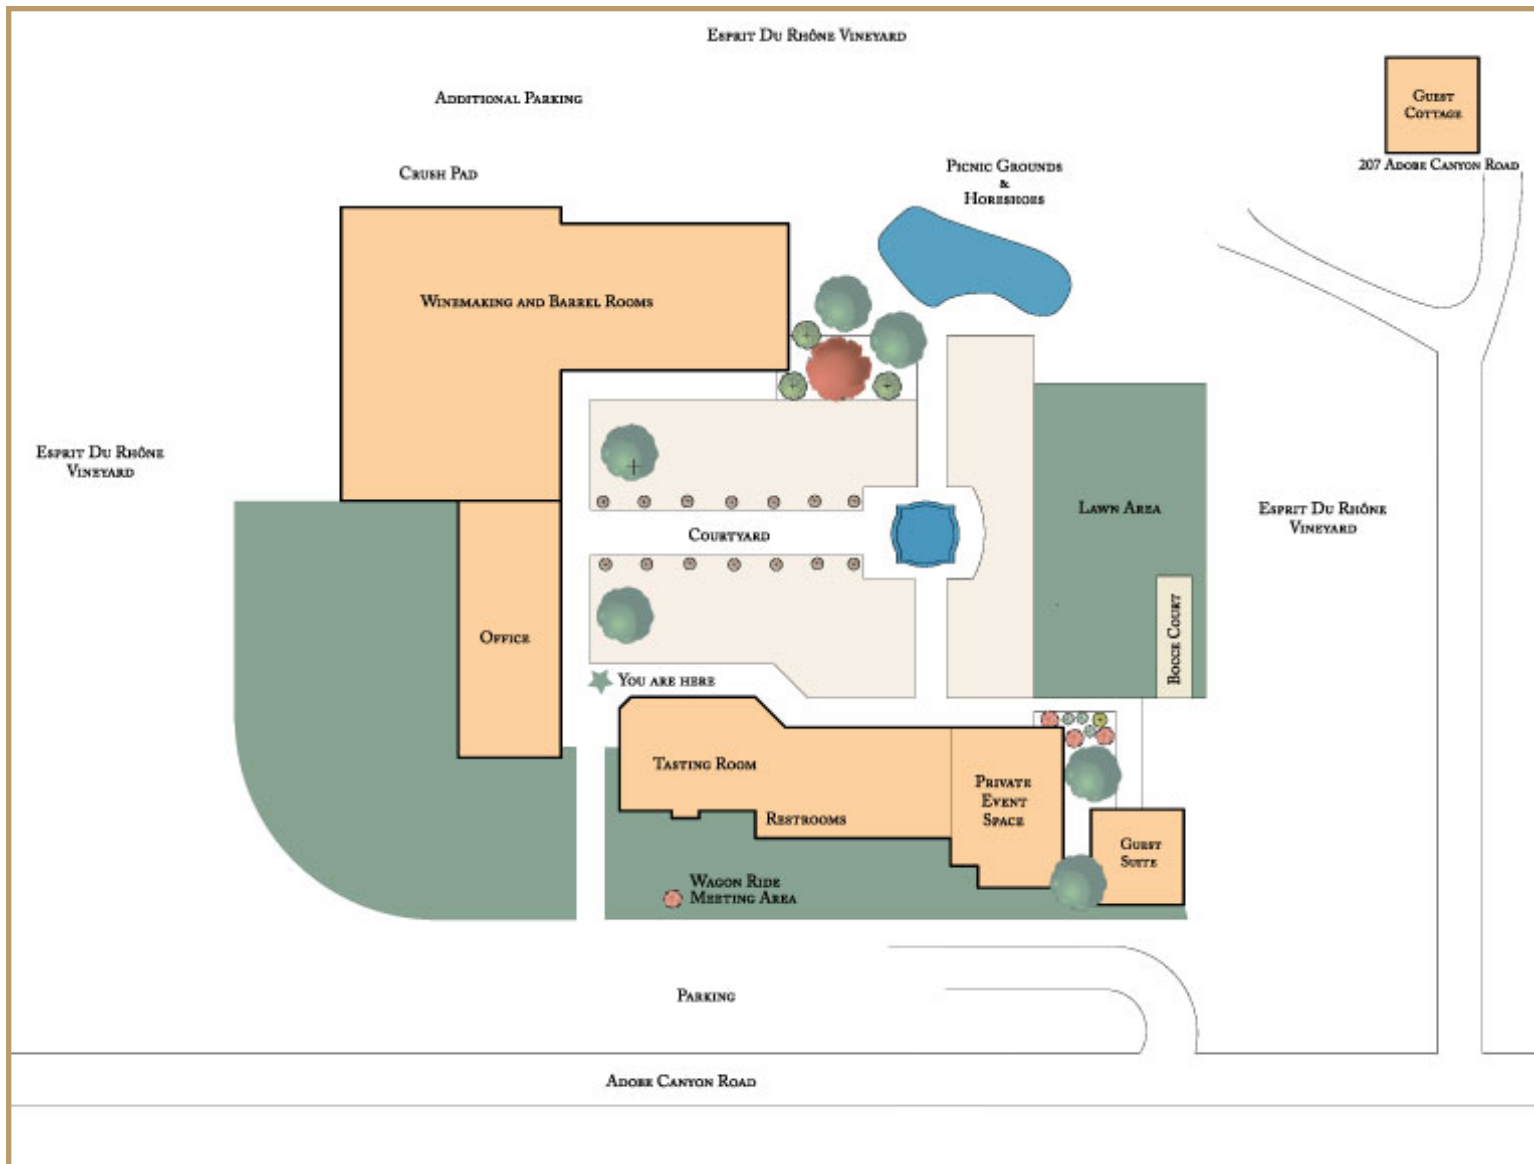

Landmark's mission is "to make great wines that enhance the joy of life."

Small Courtyard Luncheon
Andrew French Photography

Courtyard Set for 100+

Patio Reception
Bruce Forrester Photography

Dining Room

Lawn & Bocce Court - Set for 150

Bruce Forrester Photography

Andrew French Photography

Andrew French Photography

Event Space

Dining Room & Patio Reception

Up to 40 guests seated, 50-60 for standing receptions
Can be set up in a classroom format.

Barrel Room

Up to 40 guests for standing only receptions. 20 with tables & chairs

Presidential Tower

360 degree views of the Sonoma Valley - up to 12 guests with draped tables and chairs

Tasting Room

Up to 60 guests seated, 80 for standing receptions (available after 5:30 p.m.)

Courtyard

150 guests maximum, great views of Sugarloaf state park and our estate vineyard

Lawn and Bocce Court

75 guests with draped tables and chairs.

Event Services

- Catered lunch or dinner, full service or buffet setup
- Food & Wine Pairings
- Wine Education Seminars
- Vineyard and Estate tours
- Gourmet Box Lunches