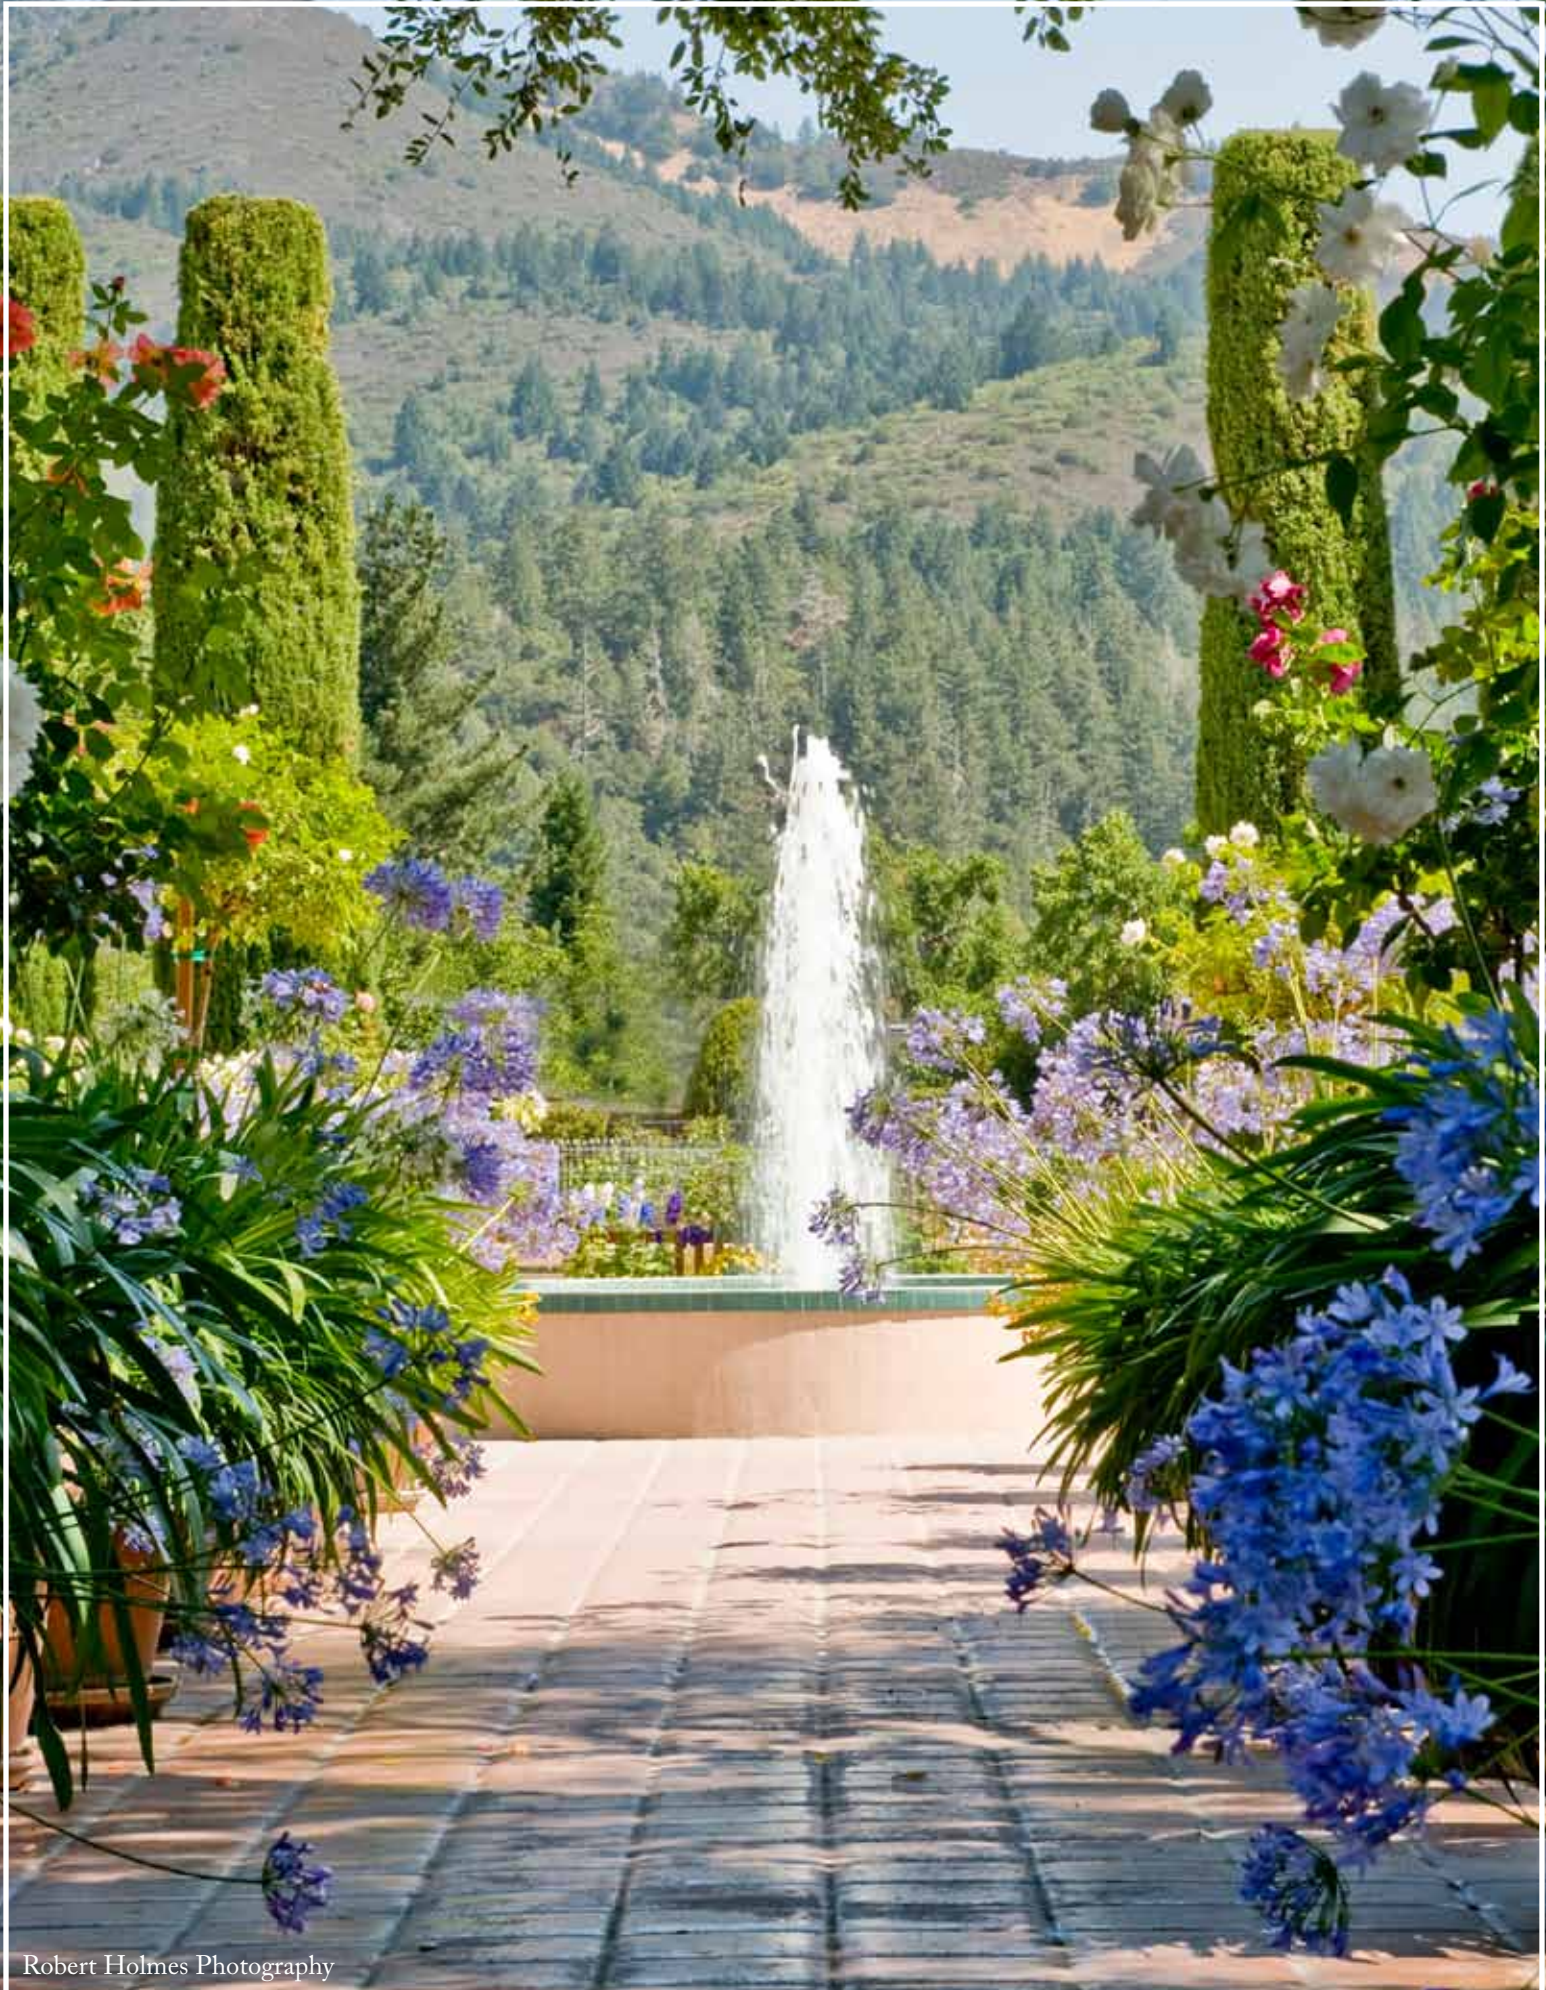

Landmark Vineyards

Private Events

Melania Mahoney Photography

Andrew French Photography
Courtyard Eaves - Set for 100+

In the heart of the Sonoma Valley

Nestled in the quaint Sonoma Valley community of Kenwood, in the foothills of the Mayacama Mountain Range, Landmark Vineyards epitomizes the grace, harmony and vitality that characterize Sonoma County. Landmark is a winery with a rich history in farming and agriculture. The winery was founded in 1974 by Damaris Deere Ford, great-great-granddaughter of John Deere. Today, The winery continues to express the family's agricultural legacy through Landmark's everyday vineyard practices.